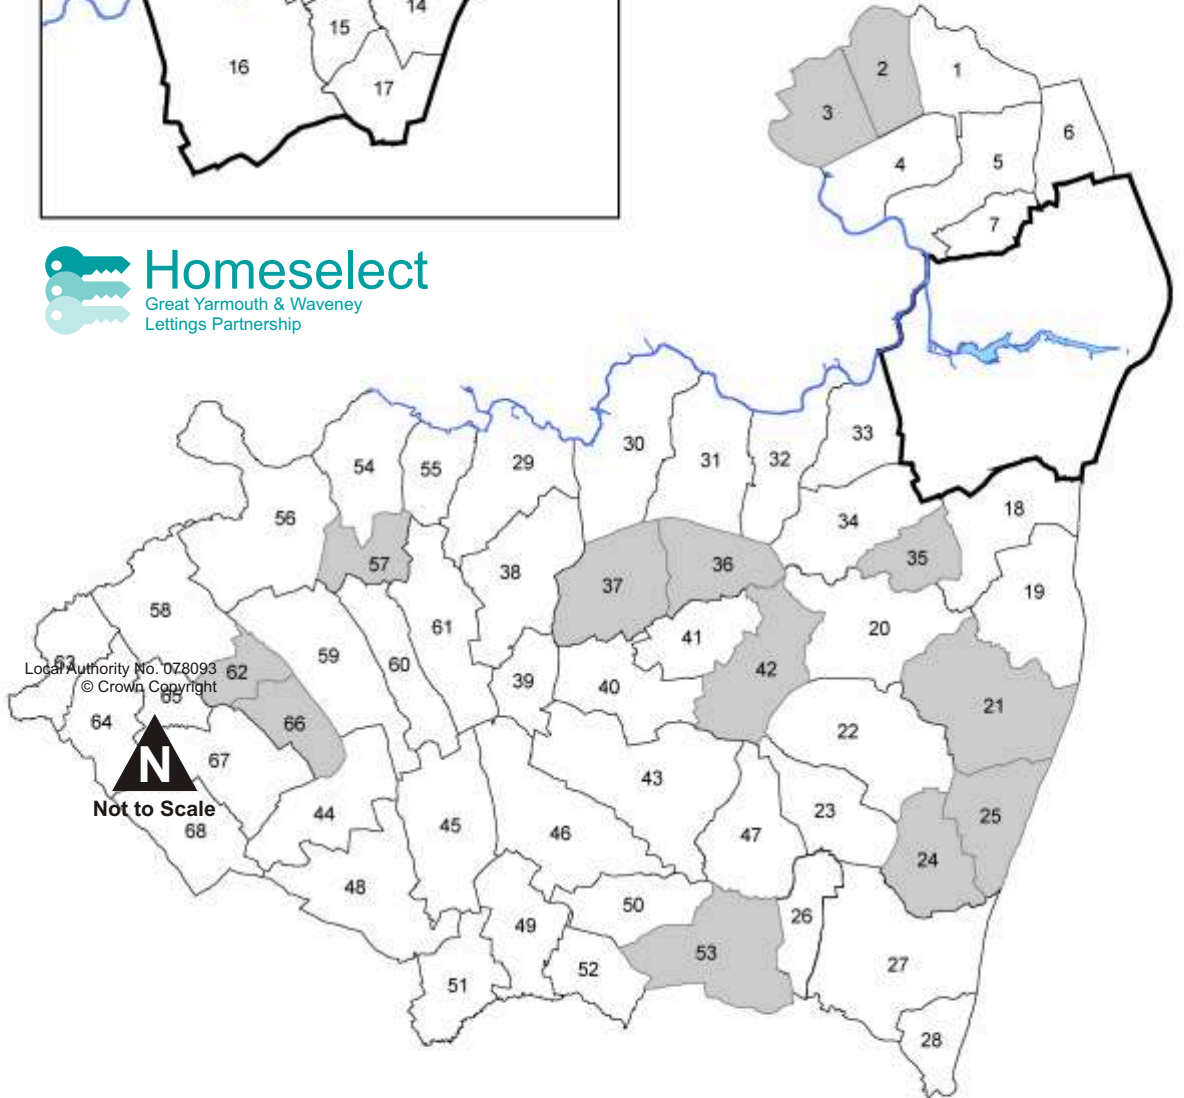

The District of Waveney

Districts					
WDC_ID	Name				
1	Lound	12	Central - North East	24	South cove
2	Ashby	13	Central - North West	25	Covehithe
3	Herringfleet	14	Kirkley	26	Wangford
4	Somerleyton	15	Whitton	27	Raydon
5	Blundeston	16	Carlton Colville	28	Southwold
6	Corton	17	Pakefield	29	Barsham
7	Flixton	18	Gisleham	30	Beccles
8	Dulton	19	Kessingland	31	Worlingham
9	Gurton	20	Herstead/Hulver	32	North Cove
10	Oulton Broad	21	Benacre	33	Bamby
11	The Beaches	22	wrentham	34	Mutford
		23	Frostenden	35	Rushmere
				36	ElloUGH
				37	Weston
				38	Ringsfield
				39	Redisham
				40	Shadingfield
				41	Willingham
				42	Sotterley
				43	Brampton with Stoven
				44	Rumburgh
				45	Speckhall
				46	Westhall
				47	Uggeshall
				48	Wissett
				49	Holton
				50	Sotherton
				51	Halesworth
				52	Blyford
				53	Hanham
				54	Mettingham
				55	Shipmeadow
				56	Bungay
				57	Ikeshall St John
				58	Flixton
				59	Ikeshall St Margaret
				60	Ikeshall St Lawrence
				61	Ikeshall St Andrew
				62	St Peter South Elmham
				63	Homesfield
				64	St Cross South Elmham
				65	St Margaret South Elmham
				66	St Michael South Elmham
				67	All Saints & St Nicholas South Elmham
				68	St James South Elmham

This map is reproduced from Ordnance Survey material with the permission of Ordnance Survey on behalf of the Controller of Her Majesty's Stationery Office Crown Copyright. Unauthorised reproduction infringes Crown copyright and may lead to prosecution or civil proceedings. Waveney District Council license no. 100042052. Published 2008.

The property information contained in this booklet outlines all the stock that belongs to Waveney District Council and all Homeselect Partnership Landlords.

This information acts as a guide as to whether the property type you would like to apply for exists in the area in which you wish to be rehoused.